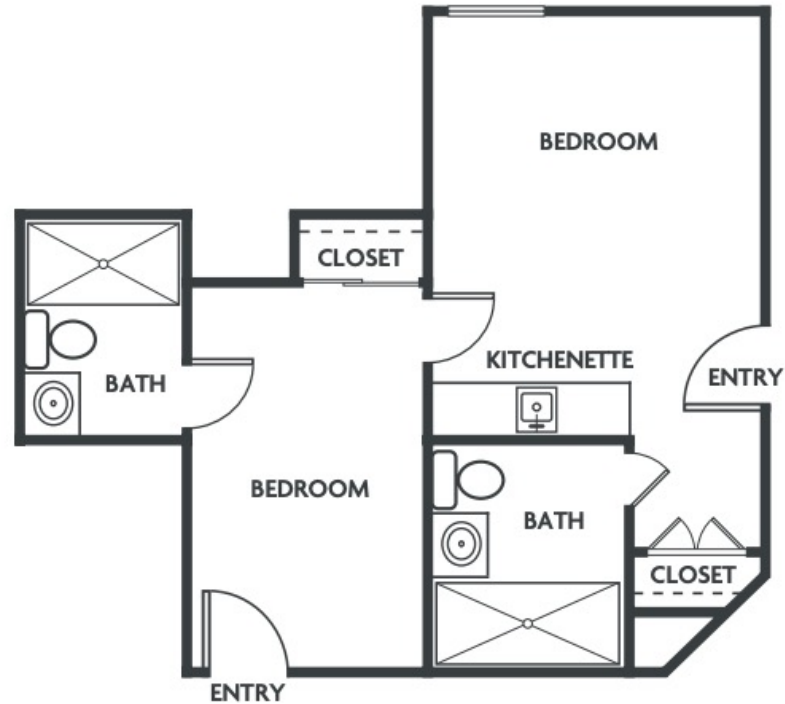

FLOOR PLAN MEMORY CARE GARDEN HOUSE

STUDIO | 300SF

Floor plan sizes may vary and other plans are available.

FLOOR PLAN ASSISTED LIVING

DELUXE STUDIO | 300SF

Floor plan sizes may vary and other plans are available.

FLOOR PLAN ASSISTED LIVING

ONE BEDROOM | 400SF

Floor plan sizes may vary and other plans are available.

FLOOR PLAN GARDEN HOUSE

TWO BEDROOM ONE BATH | 500SF

Floor plan sizes may vary and other plans are available.

FLOOR PLAN

TWO BEDROOM TWO BATH | 500SF

Floor plan sizes may vary and other plans are available.

FLOOR PLAN

TWO BEDROOM TWO BATH | 500SF

Floor plan sizes may vary and other plans are available.

FLOOR PLAN ASSISTED LIVING

TWO BEDROOM ONE BATH | 500SF

Floor plan sizes may vary and other plans are available.