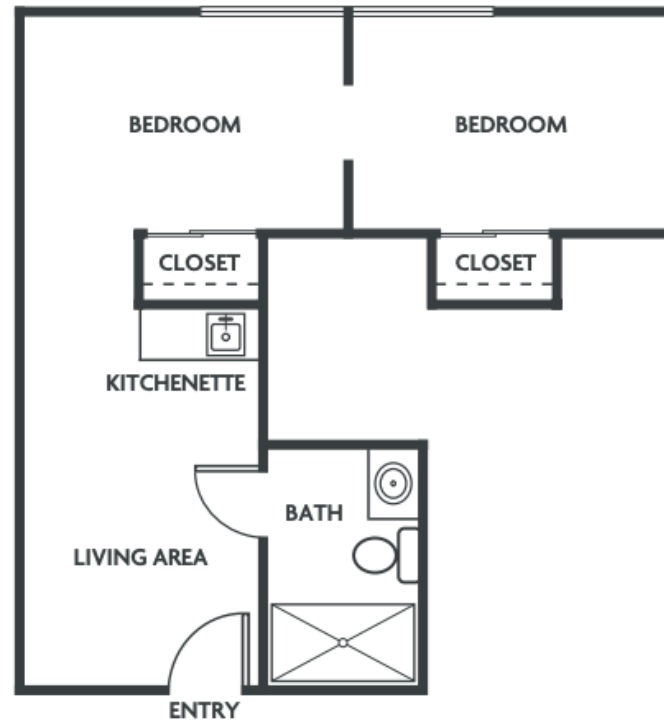

FLOOR PLAN MEMORY CARE GARDEN HOUSE

STUDIO | 300SF

Floor plan sizes may vary and other plans are available.

FLOOR PLAN ASSISTED LIVING

DELUXE STUDIO | 300SF

Floor plan sizes may vary and other plans are available.

FLOOR PLAN ASSISTED LIVING

ONE BEDROOM | 400SF

Floor plan sizes may vary and other plans are available.

FLOOR PLAN GARDEN HOUSE

TWO BEDROOM ONE BATH | 500SF

Floor plan sizes may vary and other plans are available.

FLOOR PLAN

TWO BEDROOM TWO BATH | 500SF

Floor plan sizes may vary and other plans are available.

FLOOR PLAN

TWO BEDROOM TWO BATH | 500SF

Floor plan sizes may vary and other plans are available.

FLOOR PLAN ASSISTED LIVING

TWO BEDROOM ONE BATH | 500SF

Floor plan sizes may vary and other plans are available.