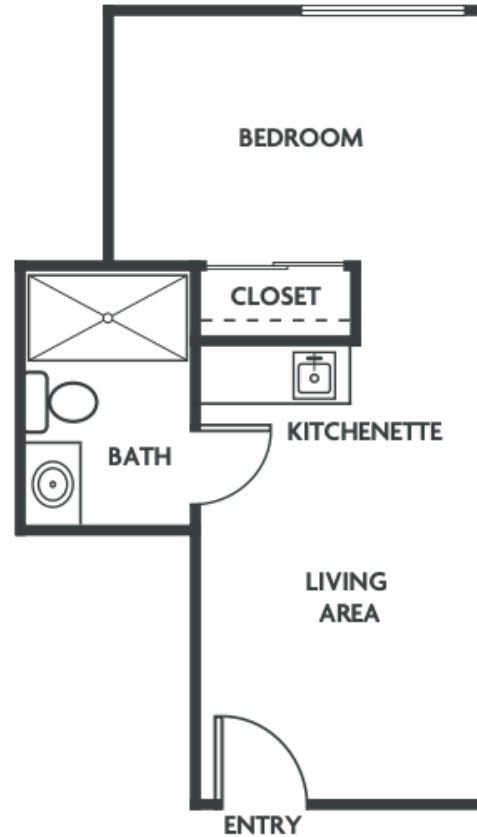

FLOOR PLAN MEMORY CARE GARDEN HOUSE

STUDIO | 300SF

Floor plan sizes may vary and other plans are available.

FLOOR PLAN ASSISTED LIVING

DELUXE STUDIO | 300SF

Floor plan sizes may vary and other plans are available.

FLOOR PLAN ASSISTED LIVING

ONE BEDROOM | 400SF

Floor plan sizes may vary and other plans are available.

FLOOR PLAN GARDEN HOUSE

TWO BEDROOM ONE BATH | 500SF

Floor plan sizes may vary and other plans are available.

FLOOR PLAN

TWO BEDROOM TWO BATH | 500SF

Floor plan sizes may vary and other plans are available.

FLOOR PLAN

TWO BEDROOM TWO BATH | 500SF

Floor plan sizes may vary and other plans are available.

FLOOR PLAN ASSISTED LIVING

TWO BEDROOM ONE BATH | 500SF

Floor plan sizes may vary and other plans are available.