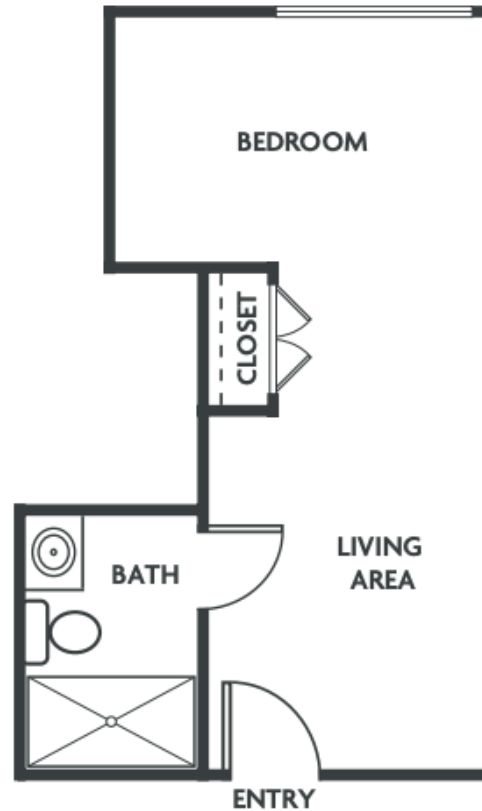

FLOOR PLAN MEMORY CARE GARDEN HOUSE

STUDIO | 300SF

Floor plan sizes may vary and other plans are available.

FLOOR PLAN ASSISTED LIVING

DELUXE STUDIO | 300SF

Floor plan sizes may vary and other plans are available.

FLOOR PLAN ASSISTED LIVING

ONE BEDROOM | 400SF

Floor plan sizes may vary and other plans are available.

FLOOR PLAN GARDEN HOUSE

TWO BEDROOM ONE BATH | 500SF

Floor plan sizes may vary and other plans are available.

FLOOR PLAN

TWO BEDROOM TWO BATH | 500SF

Floor plan sizes may vary and other plans are available.

FLOOR PLAN

TWO BEDROOM TWO BATH | 500SF

Floor plan sizes may vary and other plans are available.

FLOOR PLAN ASSISTED LIVING

TWO BEDROOM ONE BATH | 500SF

Floor plan sizes may vary and other plans are available.