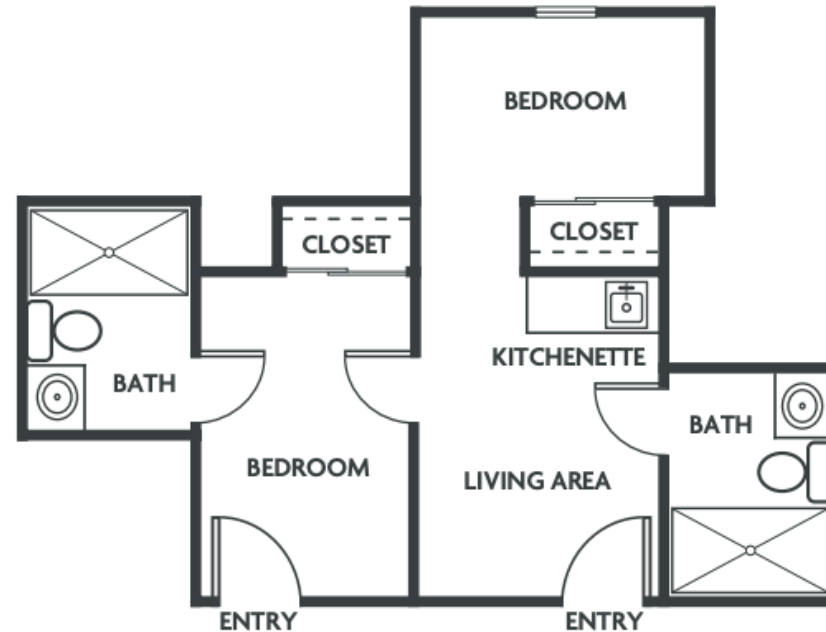

FLOOR PLAN MEMORY CARE GARDEN HOUSE

STUDIO | 300SF

Floor plan sizes may vary and other plans are available.

FLOOR PLAN ASSISTED LIVING

DELUXE STUDIO | 300SF

Floor plan sizes may vary and other plans are available.

FLOOR PLAN ASSISTED LIVING

ONE BEDROOM | 400SF

Floor plan sizes may vary and other plans are available.

FLOOR PLAN GARDEN HOUSE

TWO BEDROOM ONE BATH | 500SF

Floor plan sizes may vary and other plans are available.

FLOOR PLAN

TWO BEDROOM TWO BATH | 500SF

Floor plan sizes may vary and other plans are available.

FLOOR PLAN

TWO BEDROOM TWO BATH | 500SF

Floor plan sizes may vary and other plans are available.

FLOOR PLAN ASSISTED LIVING

TWO BEDROOM ONE BATH | 500SF

Floor plan sizes may vary and other plans are available.