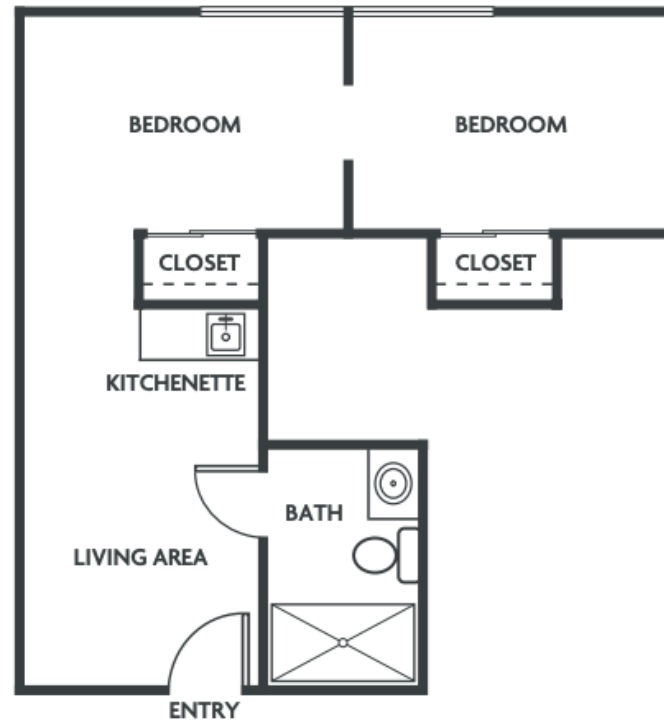

# FLOOR PLAN ASSISTED LIVING

## ONE BEDROOM | 400SF

Floor plan sizes may vary and other plans are available.

# FLOOR PLAN GARDEN HOUSE

TWO BEDROOM ONE BATH | 500SF

Floor plan sizes may vary and other plans are available.

# FLOOR PLAN