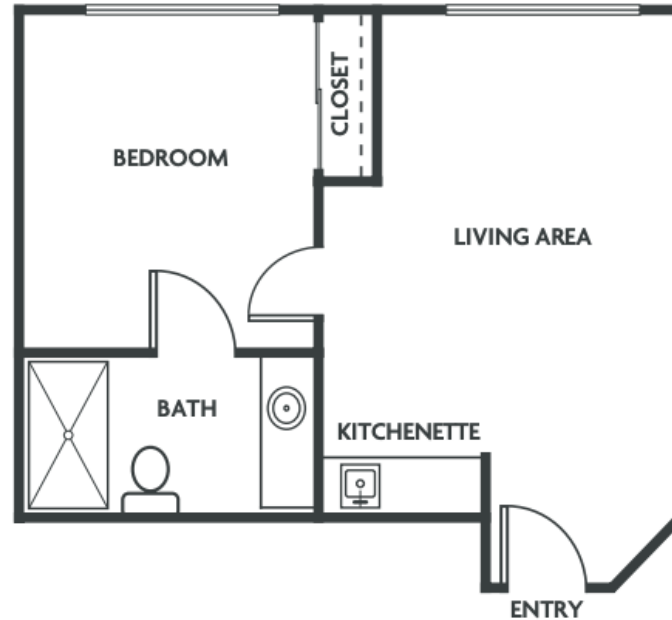

FLOOR PLAN ASSISTED LIVING

ONE BEDROOM | 400SF

Floor plan sizes may vary and other plans are available.